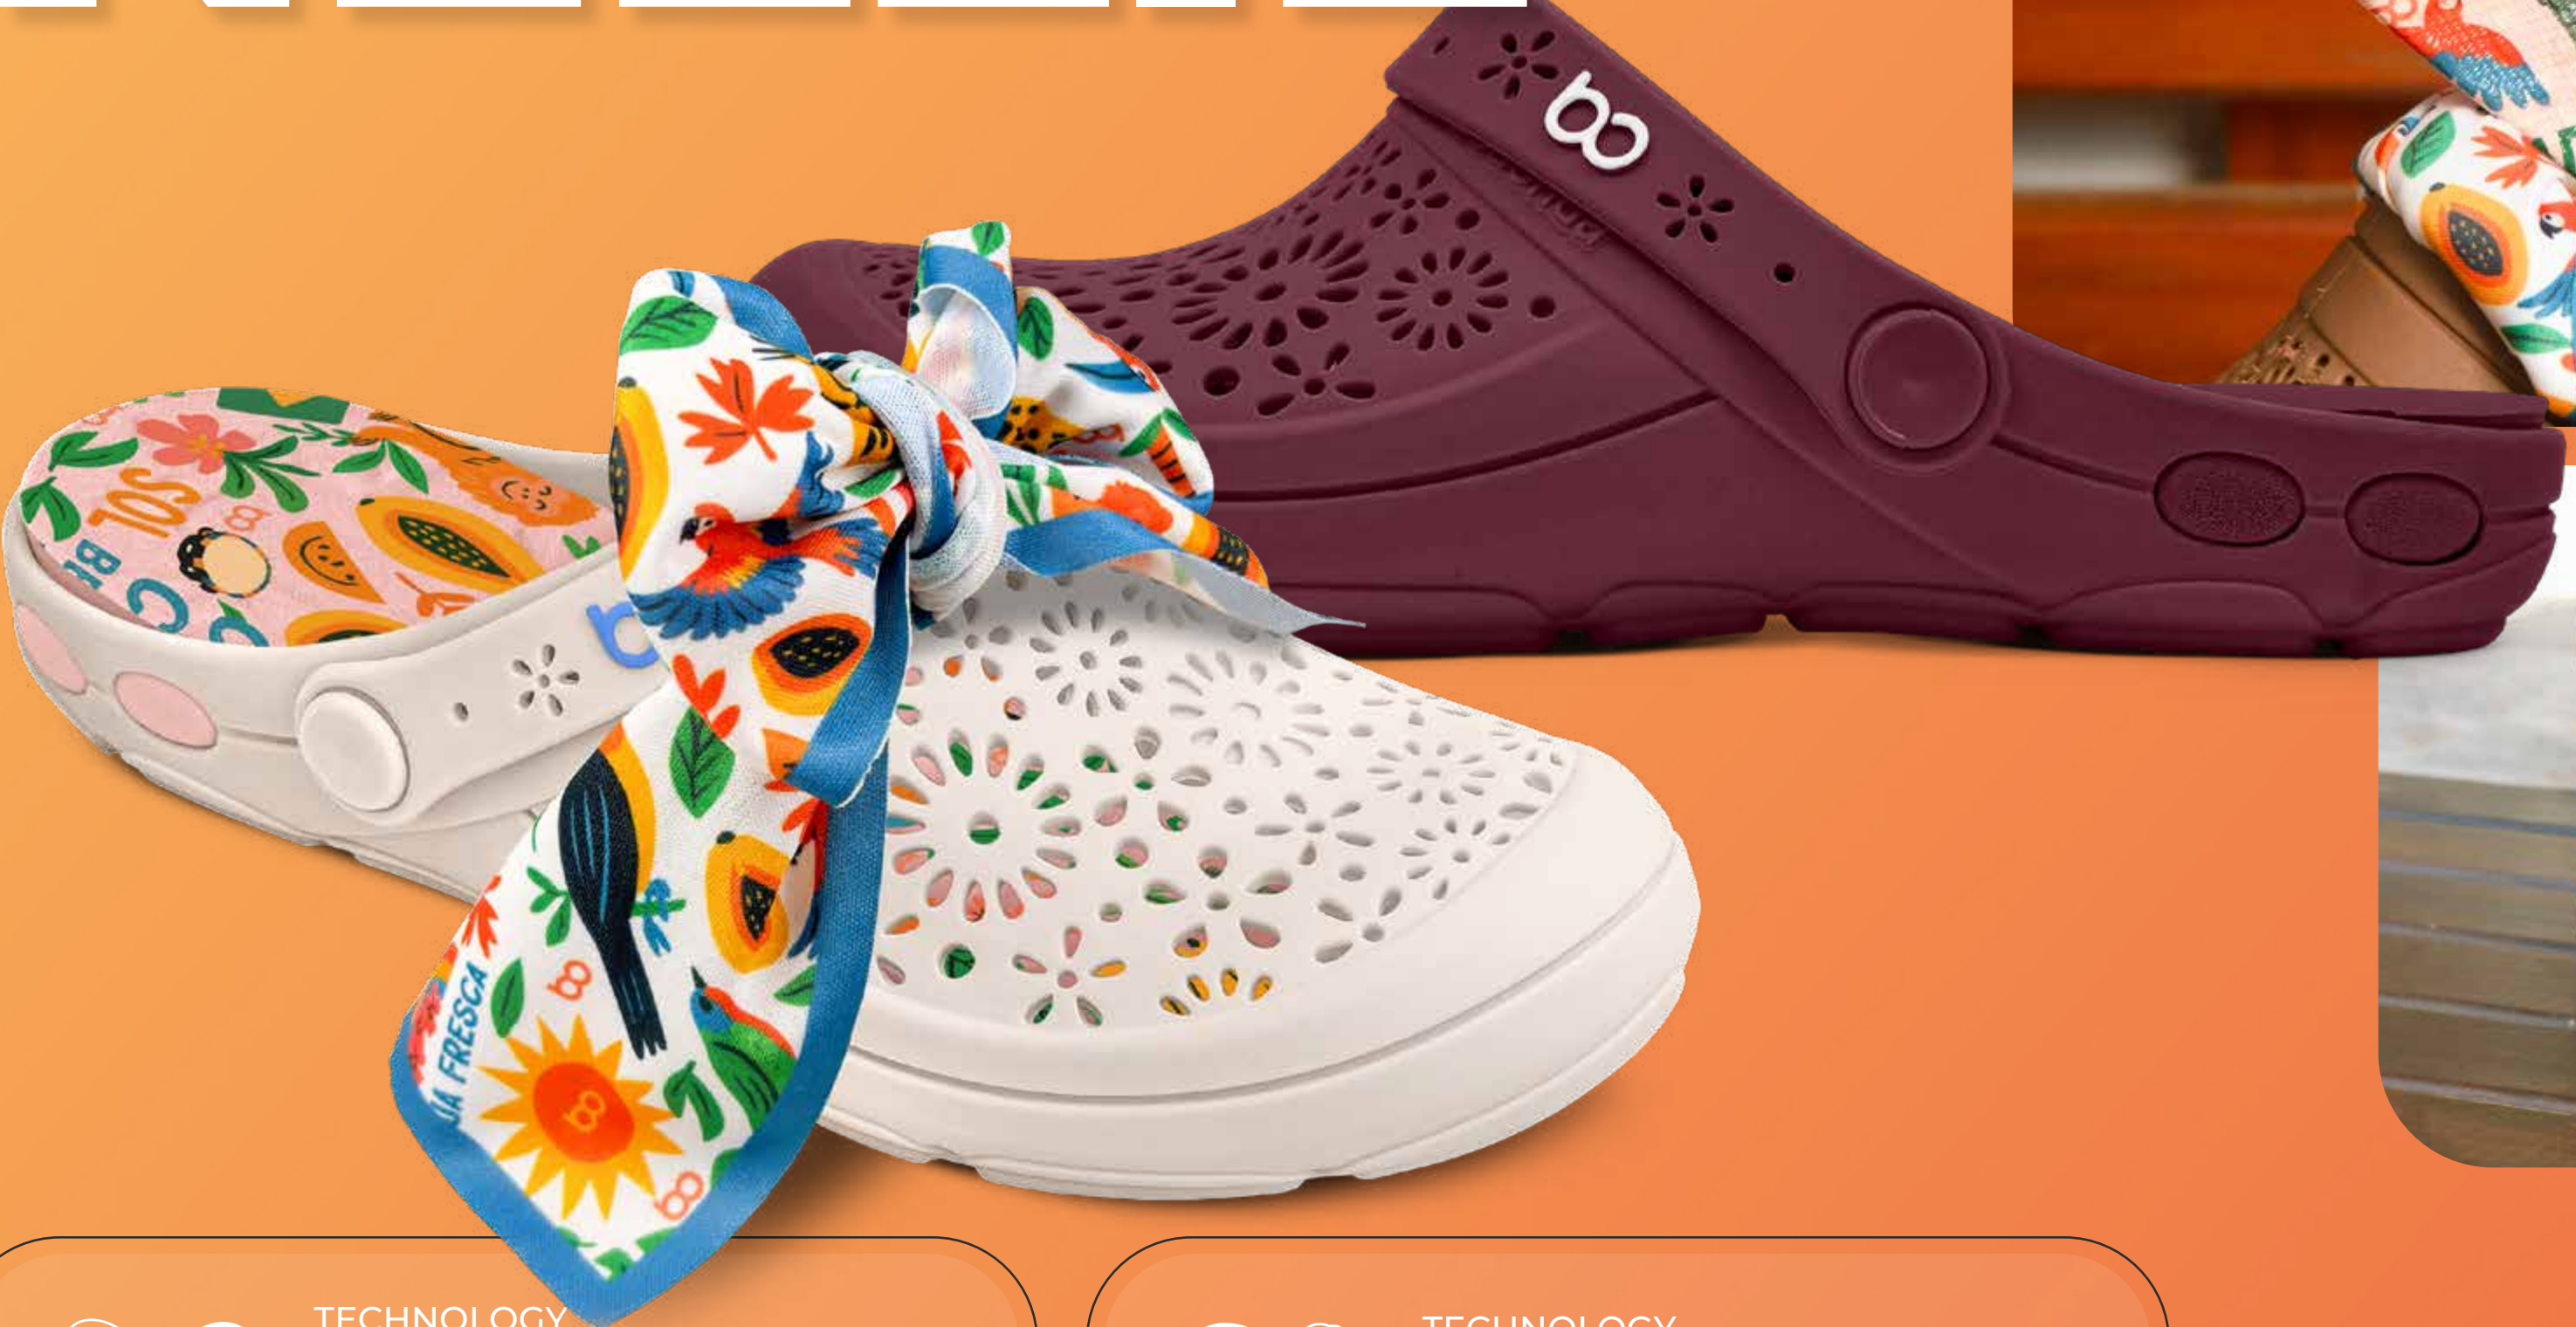

003 - OFF WHITE / CREPE

004 - ROSE NUDE / OFF WHITE

005 - CLASSIC BLUE / OFF WHITE

[BACK TO INDEX](#)

CLOG

NELLIE

TECHNOLOGY

MAXI SENSE