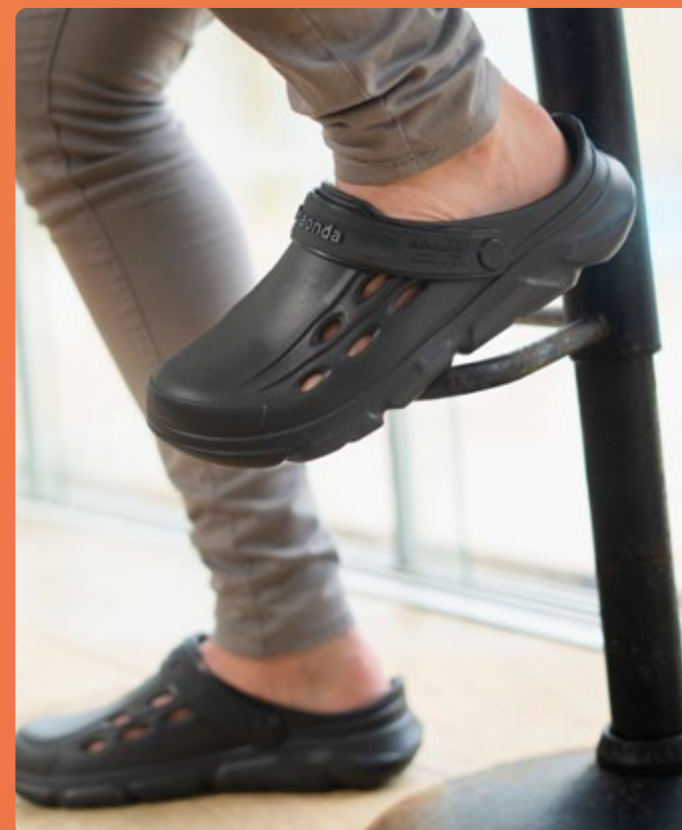

clog / babuche

ADVENTURE

INSOLE

ACTIVE

- LIGHTNESS OF E.V.A. WITH ANTIBACTERIAL
  LIGEREZA DEL E.V.A. CON TEJIDO ANTIBACTERIAL
- ANATOMIC DESIGN
  DISEÑO ANATÓMICO

TECNOLOGY

LITESENSE

- LIGHTWEIGHT WITH 100% EVA
  LIGERO CON 100% EVA
- COMFORT AND SOFTNESS FOR YOUR FEET
  CONFORT Y SUAVIDAD PARA TUS PIES

PRODUCT WITH GUARANTEED AND ACCURATE **DISCLOSURE**

LOOK

PRODUCTO CON **PROMOCIÓN** GARANTIZADA Y CERTERA.

VEA