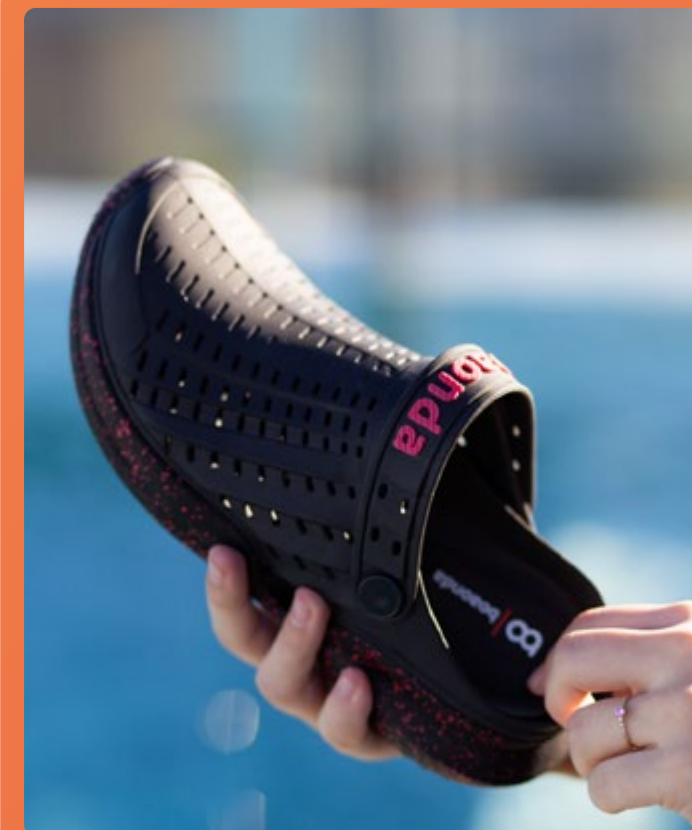

clog / babuche

FLOW

INSOLE **ACTIVE**

• LIGHTNESS OF E.V.A. WITH ANTIBACTERIAL
LIGEREZA DEL E.V.A. CON TEJIDO ANTIBACTERIAL

• ANATOMIC DESIGN
DISEÑO ANATÓMICO

TECNOLOGY **MUV**

• EXCELLENT GRIP, GENERATING
STABILITY AND SAFETY
*EXCELENTE AGARRE, GENERANDO
ESTABILIDAD Y SEGURIDAD*

• HIGH CAPACITY FOR RESILIENCE
ALTA CAPACIDAD DE RESILIENCIA

PRODUCT WITH GUARANTEED AND
ACCURATE **DISCLOSURE**

LOOK

PRODUCTO CON **PROMOCIÓN**
GARANTIZADA Y CERTERA.

VEA